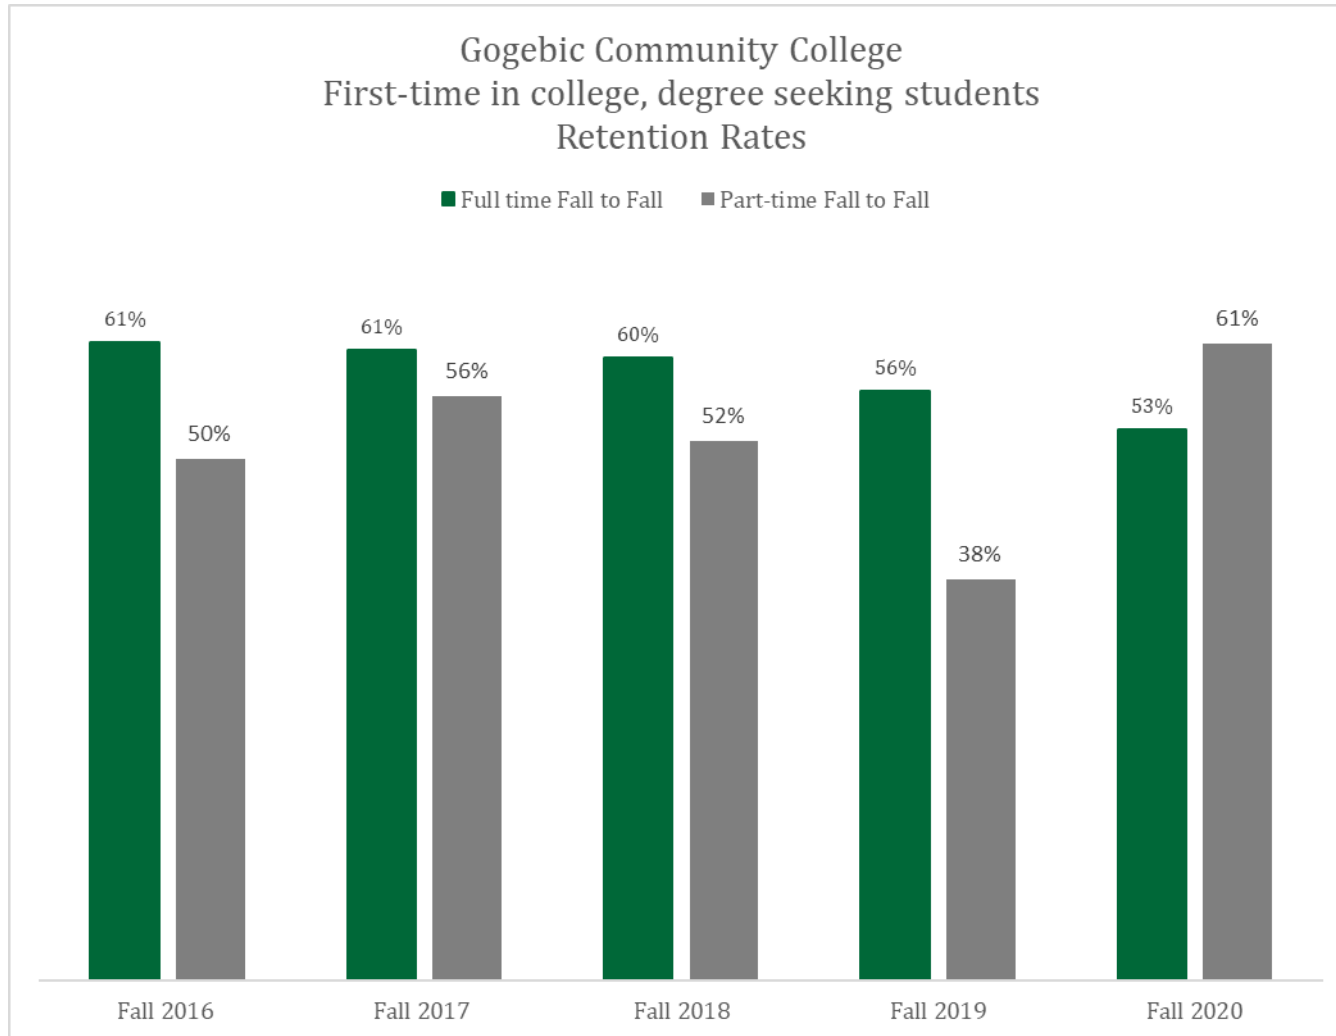

Gogebic Community College

First-Time in College (FTIC) - Fall to Fall Retention Rates

Updated November 2021

*Retention rate calculation: Students from fall cohort who are still enrolled + students from fall who completed their program as of each respective fall.